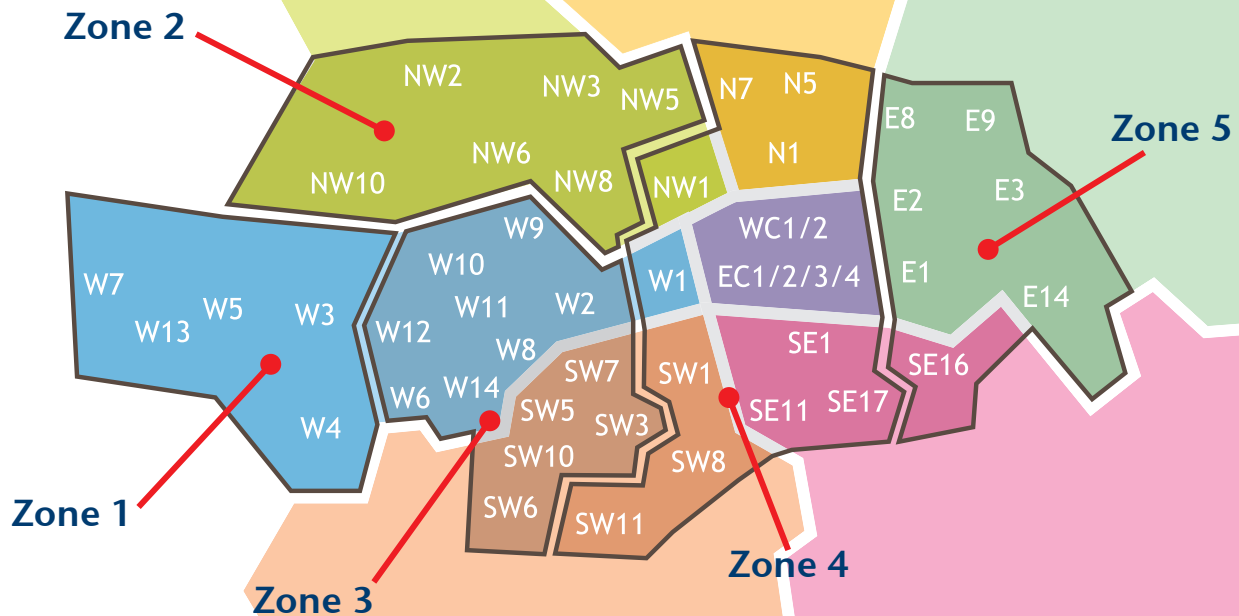

Same Day London Delivery Service

PCS are pleased to offer our 'Same Day London Delivery Service'. Prices start from £7.00 up to 25Kgs per postal address. For consignments over 25Kgs add 20 pence per kilo up to a maximum of 100Kgs. Please see our London map below for the zones we cover with full details on the reverse.

Collections are made
between 8am - 10am
for Guaranteed Same
Day Delivery.

**An 'AM' delivery service is available from
an additional £5.00 per consignment*

Pallet Delivery service
available from £25.00

For bookings or
further information
please call or email

sales@pcs-logistics.co.uk

EXPRESS DELIVERY SERVICE
0845 880 2213