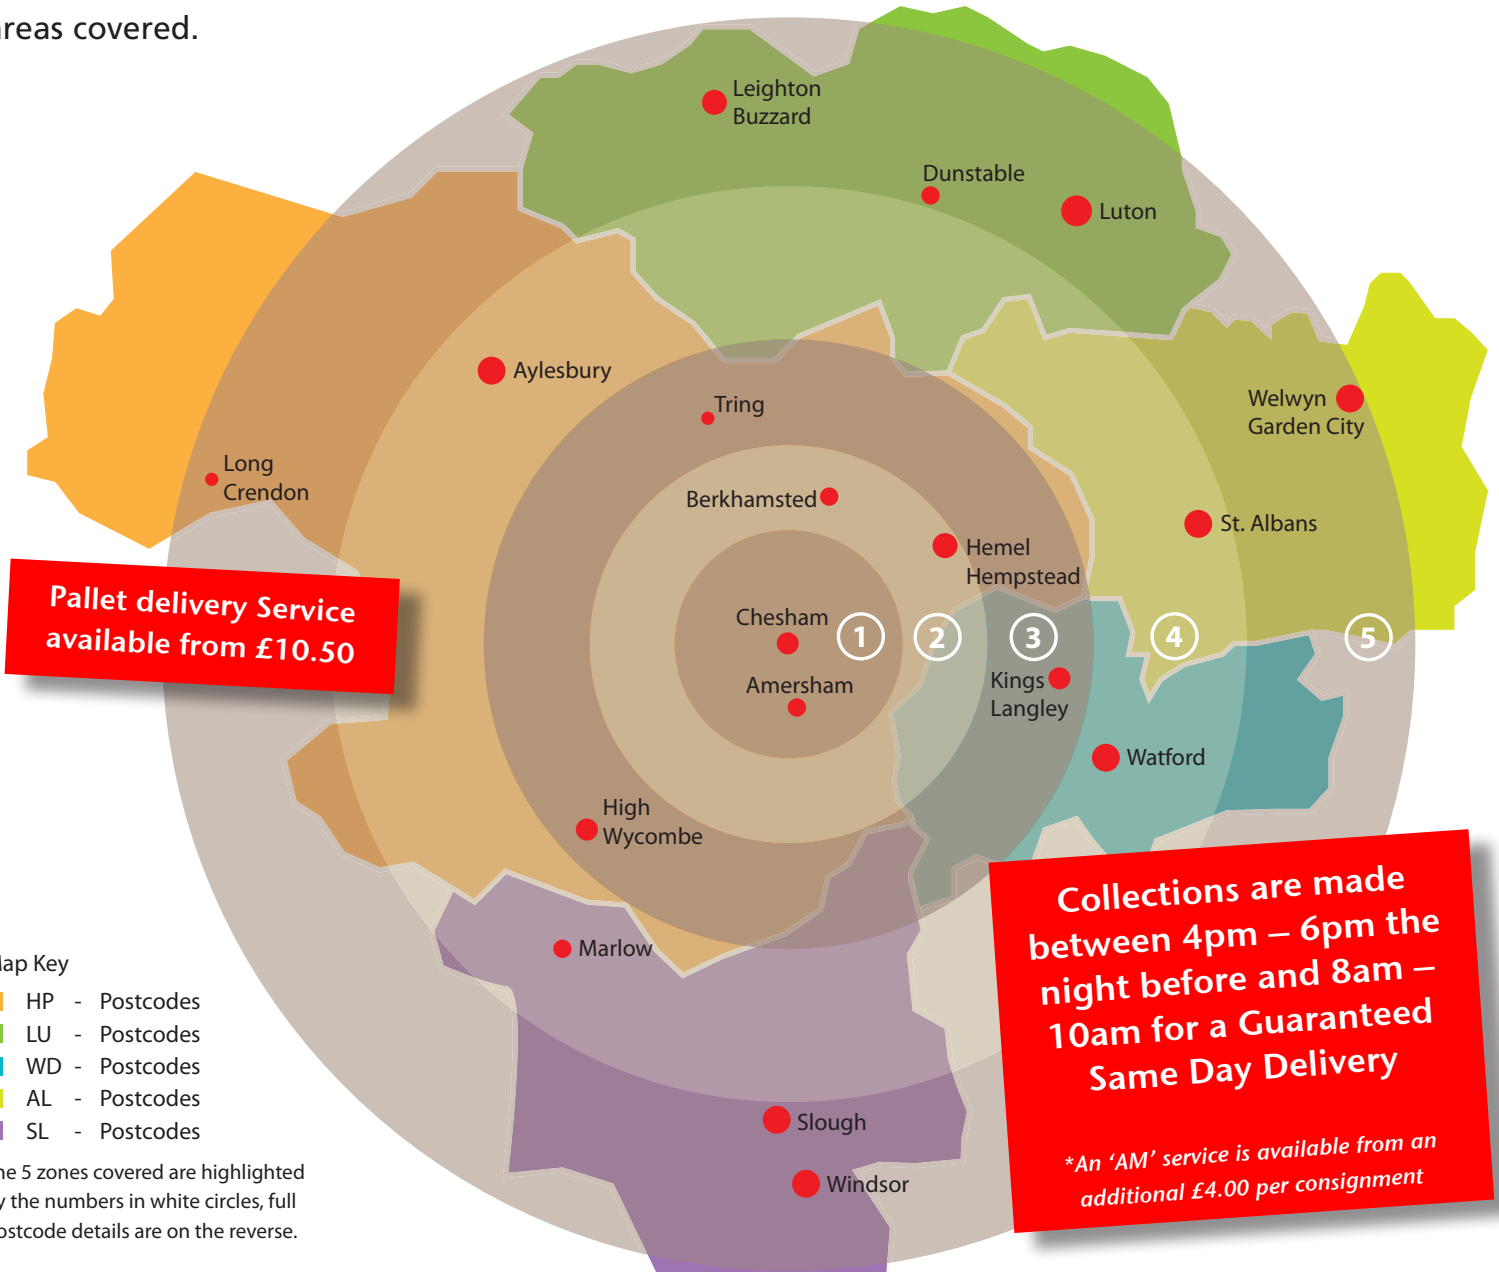

**Same Day
Local Service**

PCS
LOGISTICS LIMITED

PCS are pleased to offer our 'Same Day Local Delivery Service'. Prices start from as little as £1.95 for a document bag per postal address. Please see the reverse for full postcode areas covered.

**For bookings or
further information
please call or email**

sales@pcs-logistics.co.uk

**EXPRESS DELIVERY SERVICE
0845 880 2213**

COVERING HP / WD / SL / LU / AL POSTCODES

Prices start from £1.95	Zone 1		Zone 2		Zone 3		Zone 4		Zone 5		
	HP5 HP6 HP7		HP1 - HP2 HP3 - HP4 HP8 - HP9 HP10 - HP11 HP15 - HP16		HP12 - HP13 HP23 SL9 WD3 - WD4 WD5 WD25		HP14 - HP17 - HP19 HP20 - HP21 - HP22 HP27 SL0 - SL2 - SL7 - SL8 AL1 - AL2 - AL4 LU1 - LU6 - LU7 WD6 WD7 - WD17 - WD18 WD19 - WD23 - WD24		HP18 - SL3 - SL4 SL5 - SL6 - AL3 AL5 - AL6 - AL7 AL8 - AL9 - AL10 LU2 - LU3 - LU4 LU5		
	Up to 20kg Per con	Over 20kg - add Per kilo*	Up to 20kg Per con	Over 20kg - add Per kilo*	Up to 20kg Per con	Over 20kg - add Per kilo*	Up to 20kg Per con	Over 20kg - add Per kilo*	Up to 20kg Per con	Over 20kg - add Per kilo*	
Same working day	£2.95	15p	£4.95	15p	£6.95	15p	£8.95	20p	£9.95	20p	
Sameday by 12:00									Add £5.00 per consignment		Add £10.00

• A pallet is defined as a consignment weighing more than 70kg to a maximum of 300kg •

DOCUMENTS	Zone 1	Zone 2	Zone 3	Zone 4	Zone 5
Same working day	£1.95	£3.95	£5.95	£7.95	£8.95
Sameday by 12:00	£5.95	£7.95	£9.95	£11.95	£12.95

• Please note that a maximum weight of 5kg is permitted per document bag •

Same working day (including pallets)

- Collections are made between 4pm - 6pm the day before or between 8am - 10am on the day of delivery.
- Drop off at our Depot in Chesham before 10am on the day of delivery.
- We guarantee to drop all non timed deliveries by 6pm on that day.
- All Pre 12 Deliveries need to be with us the day before for a guaranteed AM delivery the following morning.
- A surcharge of £5.00 will be added for third party collections (No timed third party collections).